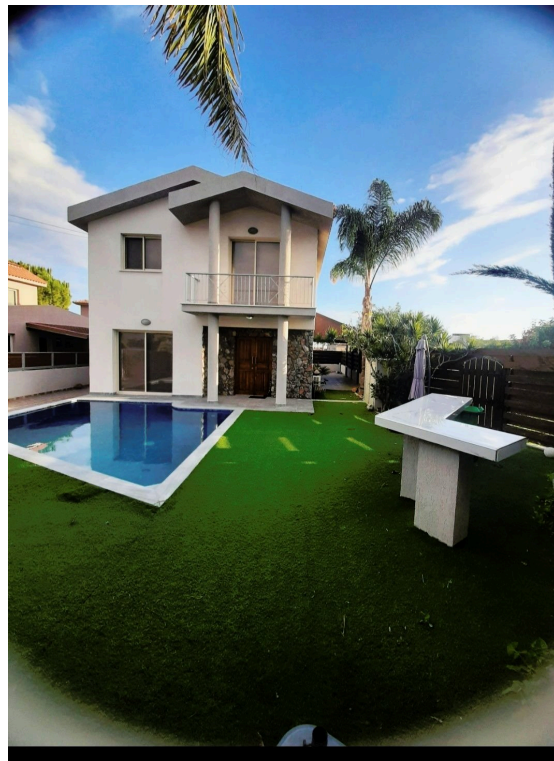

VIVO
REALTY

4 BEDROOM HOUSE WITH POOL FOR RENT IN YPSONAS

 [Limassol, Ypsonas](#)

70181267

Rent	€2,100 /month €2,400	Type	Detached Villa
Bedrooms	4	Bathrooms	2
Covered Area	165 m ²	Plot	300 m ²
	Limassol, Ypsonas		

Description

Wonderful 3 +1 Bedroom detached house is available for rent. It is located in Ypsonas with easy access to the highway and many amenities, parks and playgrounds nearby.

This property is fully furnished, fully airconditioned central Heating (gas) with photovoltaic system and alarm system.

The garden and pool area is protected from view. The wonderful pool contains salty water and there is also a pool bar and a shower in the garden. The garden has big palm trees and artificial grass. The maintenance of the garden and pool is in the rental price included.

In addition this property offers covered big veranda, covered parking, electric gate with remote control and an extra storage cabinet plus a large storage house outside.

The house is next to green area and parks/playground and it has no direct neighbors on 2 sides, which provides good privacy.