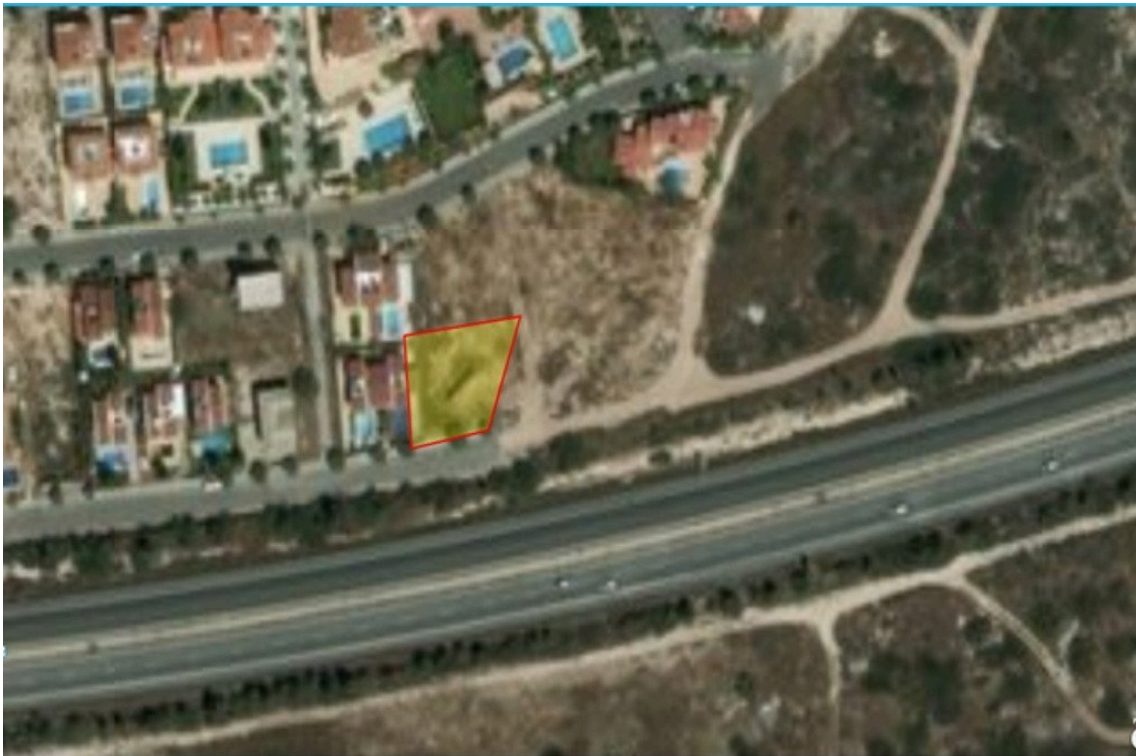

VIVO
REALTY

RESIDENTIAL PLOT 684 M2 IN PAREKLISIA

[📍 Limassol, Pareklisia](#)

60177108

Price	€300,000	Type	Building Plot
Plot	684 m ²	Area	Limassol, Pareklisia

Description

Residential plot of 684 m². In a Zone Ka11 with a building density 20% and coverage 15% with ability to build up to two floors

ideal for a house or small building .

Natalia Pot

Property Consultant

✉ npot@vivorealty.com.cy

☎ (+357) 96071780

Zones

Zone	Cover factor	Build factor	Max height	Max floors	Affected percentage
Com					
Res	15%	20%	0 m	0	