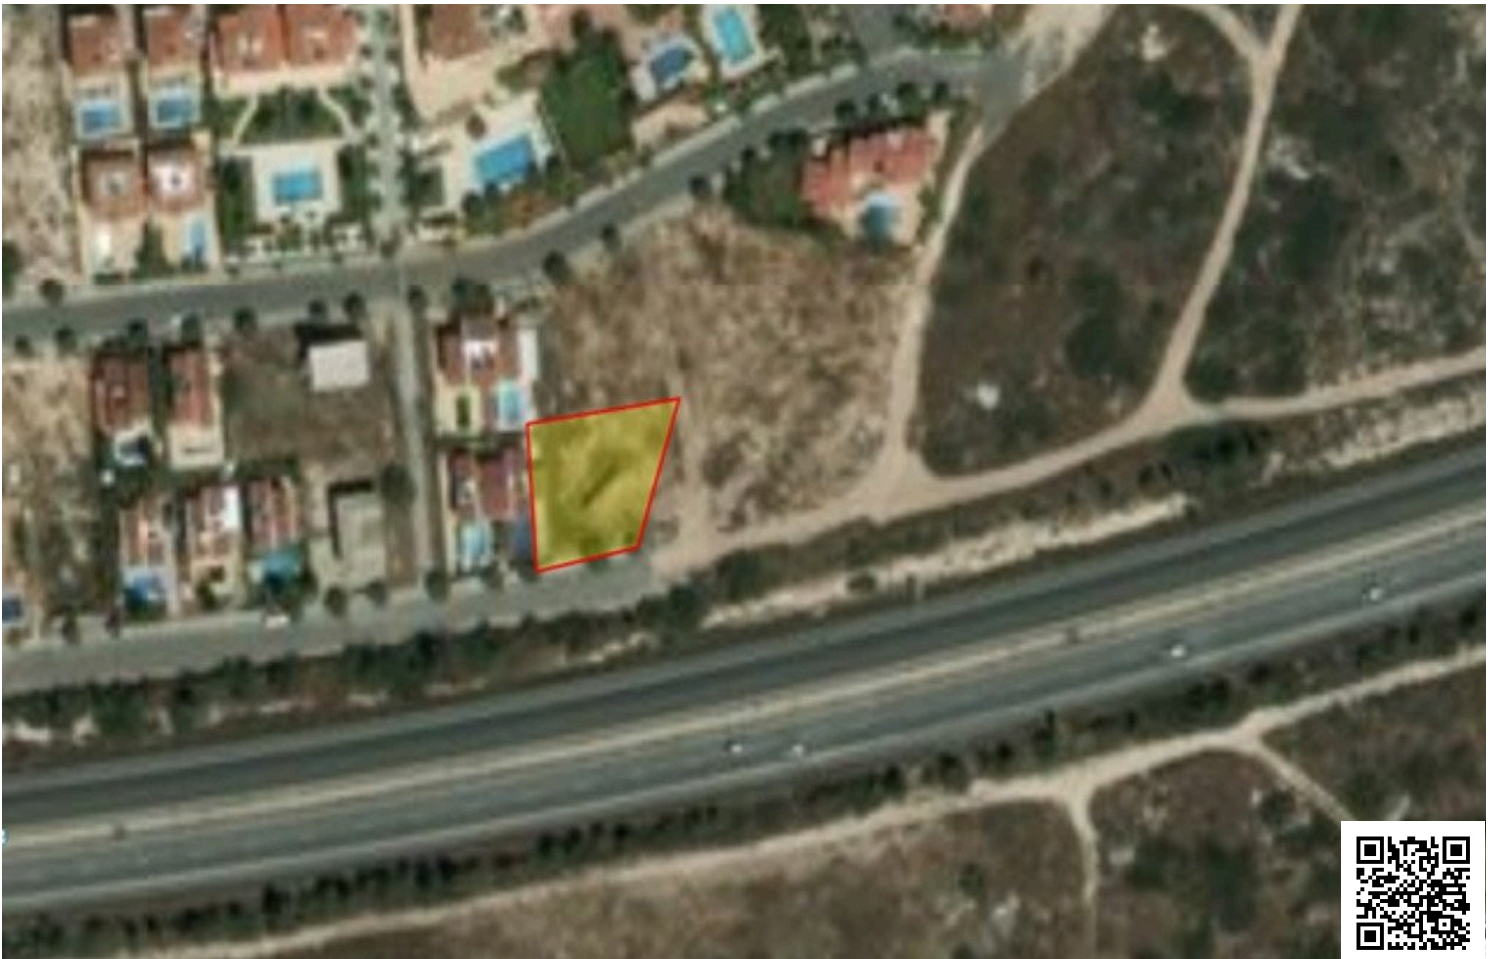

# RESIDENTIAL PLOT 684 M2 IN PAREKLISIA

 Pareklisia, Limassol

€300,000

## Specifications

Area

 **684 m<sup>2</sup>**

Type

**Building Plot**