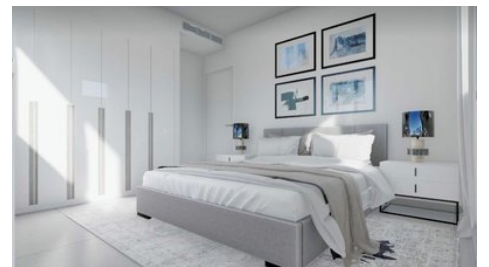

## **NEW 2 BEDROOMS MODERN APARTMENT IN POLEMIDIA AREA!**

 [Limassol, Kato Polemidia](#)

**2181130**

<b>Price</b>	€333,500 +VAT	<b>Type</b>	Apartment
<b>Bedrooms</b>	2	<b>Bathrooms</b>	1
<b>Covered</b>	82 m <sup>2</sup>	<b>Covered veranda</b>	23 m <sup>2</sup>
<b>Year of Construction</b>	2024	<b>Status</b>	Under construction
<b>Energy efficiency rating</b>	A	<b>Floor</b>	2 / 3
<b>Area</b>	Limassol, Kato Polemidia		

## Description

This is a unique project of modern style apartments. It is located in a residential area of Limassol (Polemidia neighborhood). The modern apartments consist of two 4-storey buildings, one with four apartments on each floor and the other with three apartments on each floor. From the garden and the lounge area on the roof of the apartment you can enjoy breathtaking views of the city. The main features of the project and the apartments: The building contains 12 luxury apartments, each floor has 4 apartments with 2 beds and 2 bathrooms. All units have natural light on three sides. Each has a balcony and a storage room and other functional spaces. The design of multiple balconies and multiple terraces allow residents to truly enjoy the romantic life of the sunny Mediterranean. Swimming pool. The Project has EPC certificate with "A" Energy Efficiency Rating.

## Features

Shower  
Easy access to highway  
Fitted wardrobes  
Bright  
Guest WC  
Luxury specifications  
Near amenities

Easy access to main roads  
Balcony  
Investment opportunity  
Double glazing  
En suite Shower  
Modern design