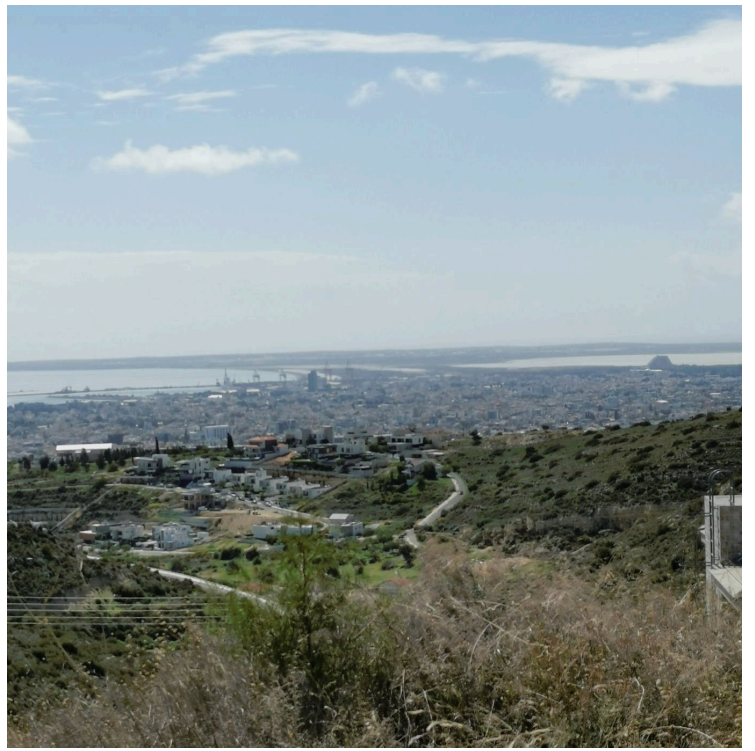

# RESIDENTIAL PLOT WITH UNOBSTRUCTED SEA VIEW IN PANTHEA AREA!

 Panthea, Limassol

**€650,000** +VAT

## Description

Residential plot with spectacular sea views located at Panthea area on top of the hill.

A new residential build area surrounded by luxury villas, with close by all necessary amenities, easy access to the motor way and 10m drive to the center of town.

## Features

Country view

Sea view