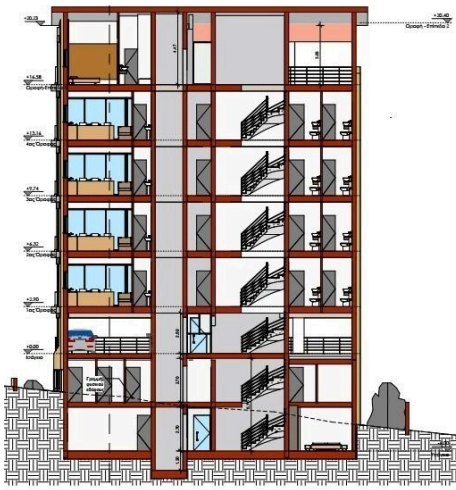

2179905

PLOT IN LAIKI LEFKOTHEA 611m² WITH ARCHITECTURE PLANS!

📍 Agia Fyla- Laiki Lefkothea, Limassol

€490,000 +VAT

Overview

Specifications

Area

 611 m²

Type	Building Plot	Title deed	Yes
------	----------------------	------------	------------

Description

Residential plot for sale in LAIKI LEFKOTHEA with sea views in a dead end road Plot size 611sqm m2 and density 90%. Perfect plot for the construction of apartments units. Available architecture plans for the construction of four floors building plus roof garden.