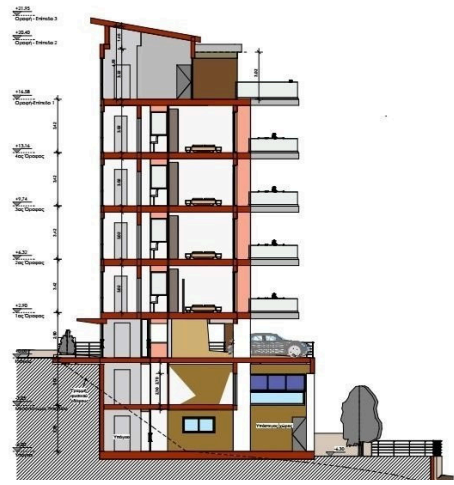

2179905

PLOT IN LAIKI LEFKOTHEA 611m² WITH ARCHITECTURE PLANS!

📍 Agia Fyla- Laiki Lefkothea, Limassol

€490,000 +VAT

Overview

Specifications

Area

 611 m²

Type	Building Plot	Title deed	Yes
------	----------------------	------------	------------

Description

Residential plot for sale in LAIKI LEFKOTHEA with sea views in a dead end road Plot size 611sqm m2 and density 90%. Perfect plot for the construction of apartments units. Available architecture plans for the construction of four floors building plus roof garden.