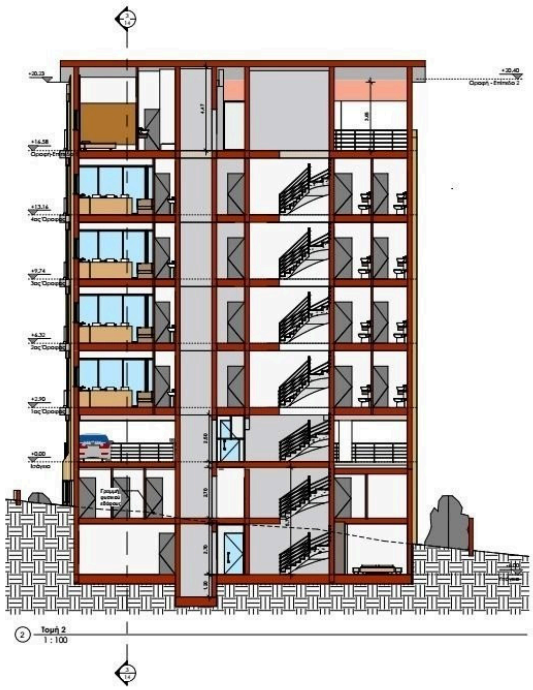

2179905

PLOT IN LAIKI LEFKOTHEA 611m² WITH 90% DENSITY

📍 Agia Fyla- Laiki Lefkothea, Limassol

€550,000 +VAT

Overview

Specifications

Area

 611 m²

Type	Building Plot	Title deed	Yes
------	----------------------	------------	------------

Description

Plot for sale in LAIKI LEFKOTHEA with sea views in a dead end road.

Plot size 611sqm m2 and density 90%.