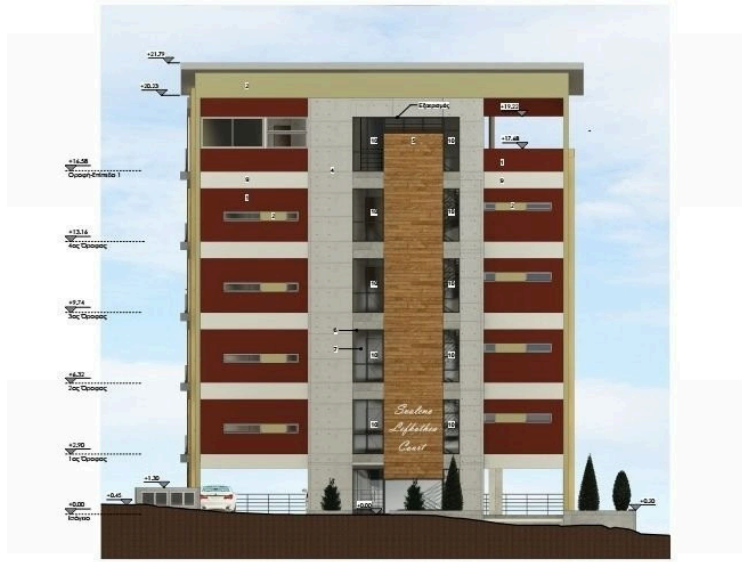

2179905

PLOT IN LAIKI LEFKOTHEA 611m² WITH 90% DENSITY

📍 Agia Fyla- Laiki Lefkothea, Limassol

€550,000 +VAT

Overview

Specifications

Area

 611 m²

Type	Building Plot	Title deed	Yes
------	----------------------	------------	------------

Description

Plot for sale in LAIKI LEFKOTHEA with sea views in a dead end road.

Plot size 611sqm m2 and density 90%.

Perfect plot for the construction of apartments units.

To book an appointment for viewing contact us!

Additional information

Features

Easy access to highway

Easy access to main roads

Contact us

Roula J. Andreou