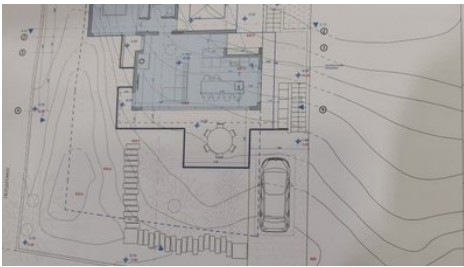

## RESIDENTIAL PLOT WITH BUILDING PLANS IN TRIMIKLINI

 [Limassol, Trimiklini](#)

2179391

<b>Price</b>	€95,000	<b>Type</b>	Building Plot
<b>Plot Area</b>	450 m <sup>2</sup>	<b>Title deed</b>	Yes
	Limassol, Trimiklini		

## Description

Residential plot with ready building plans in Trimiklini area.  
Plot size 450m2 - Density 25% - Cover 15% - High 8%

**Roula J. Andreou**  
Marketing Manager & Consultant

✉ rjalim1@vivorealty.com.cy  
☎ (+357) 96650308