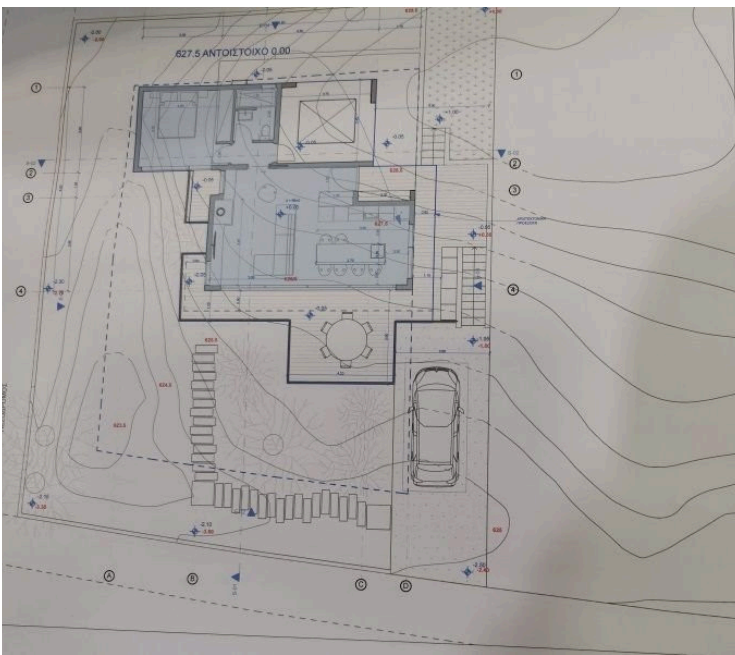

2179391

RESIDENTIAL PLOT WITH BUILDING PLANS IN TRIMIKLINI

 Trimiklini, Limassol

€95,000

Overview

Specifications

Area

 450 m²

Type

Building Plot

Title deed

Yes

Description

Residential plot with ready building plans in Trimiklini area.

Plot size 450m2 - Density 25% - Cover 15% - High 8%

Additional information