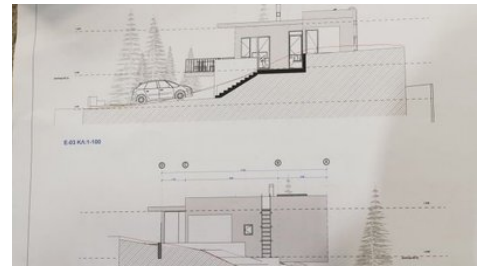

## RESIDENTIAL PLOT WITH BUILDING PLANS IN TRIMIKLINI

 [Limassol, Trimiklini](#)

2179391

<b>Price</b>	€95,000	<b>Type</b>	Building Plot
<b>Plot Area</b>	450 m <sup>2</sup>	<b>Title deed</b>	Yes
	Limassol, Trimiklini		

## Description

Residential plot with ready building plans in Trimiklini area.  
Plot size 450m2 - Density 25% - Cover 15% - High 8%

**Roula J. Andreou**  
Marketing Manager & Consultant

✉ rjalim1@vivorealty.com.cy  
☎ (+357) 96650308