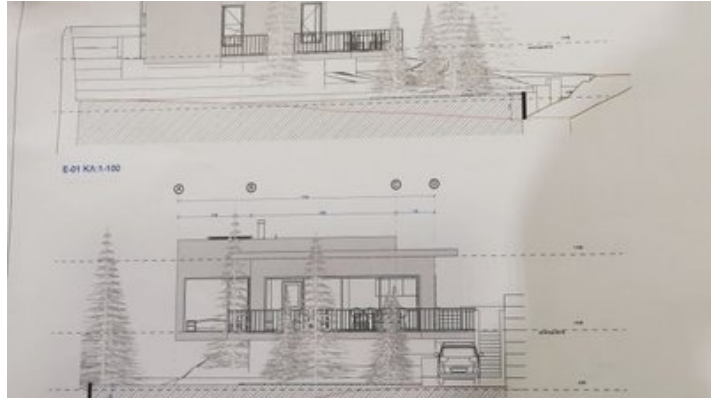

## RESIDENTIAL PLOT WITH BUILDING PLANS IN TRIMIKLINI

 [Limassol, Trimiklini](#)

2179391

<b>Price</b>	€95,000	<b>Type</b>	Building Plot
<b>Plot Area</b>	450 m <sup>2</sup>	<b>Title deed</b>	Yes
	Limassol, Trimiklini		

## Description

Residential plot with ready building plans in Trimiklini area.  
Plot size 450m2 - Density 25% - Cover 15% - High 8%

**Roula J. Andreou**  
Marketing Manager & Consultant

✉ rjalim1@vivorealty.com.cy  
☎ (+357) 96650308