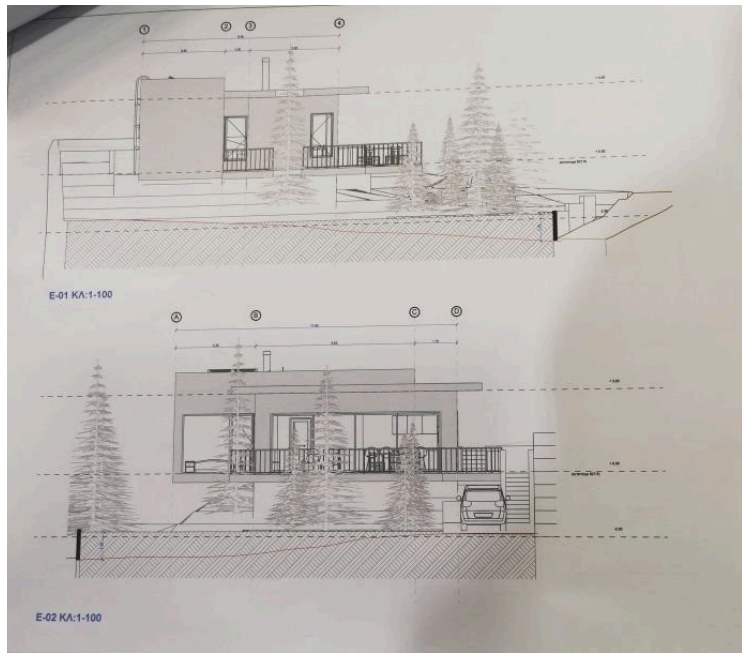

2179391

RESIDENTIAL PLOT WITH BUILDING PLANS IN TRIMIKLINI

 Trimiklini, Limassol

€95,000

Overview

Specifications

Area

 450 m²

Type

Building Plot

Title deed

Yes

Description

Residential plot with ready building plans in Trimiklini area.

Plot size 450m2 - Density 25% - Cover 15% - High 8%

Additional information