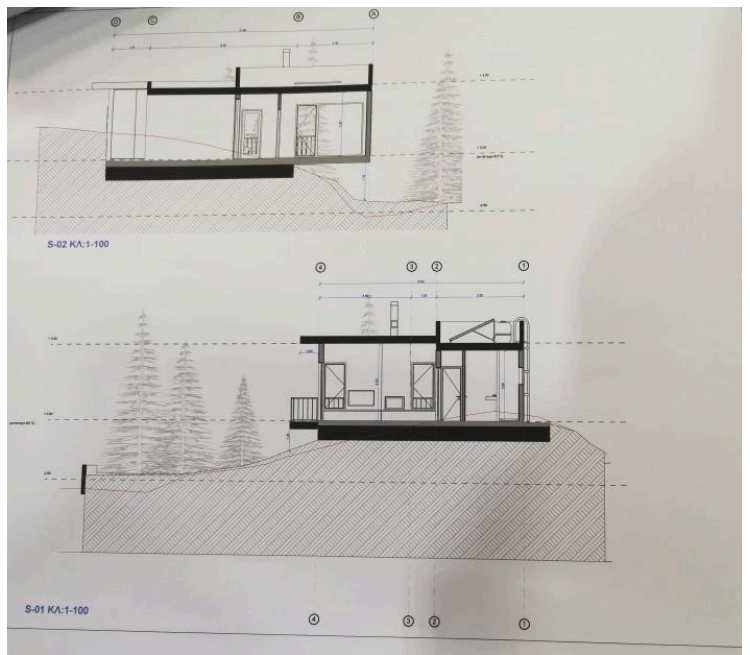

2179391

RESIDENTIAL PLOT WITH BUILDING PLANS IN TRIMIKLINI

 Trimiklini, Limassol

€95,000

Overview

Specifications

Area

 450 m²

Type

Building Plot

Title deed

Yes

Description

Residential plot with ready building plans in Trimiklini area.

Plot size 450m2 - Density 25% - Cover 15% - High 8%

Additional information