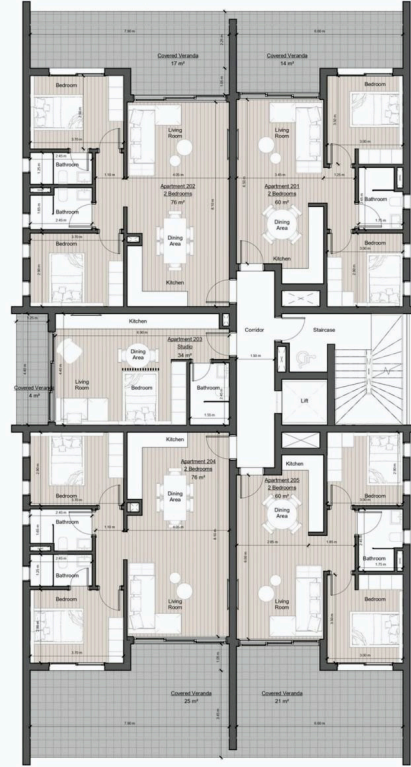

# ONE BEDROOM APARTMENT IN AGIOS GEORGIOS

[📍 Limassol, Agios Georgios Havouzas](#)

181618

<b>Price</b>	€229,000	<b>Type</b>	Apartment
<b>Bedrooms</b>	1	<b>Bathrooms</b>	1
<b>Covered</b>	48 m <sup>2</sup>	<b>Covered veranda</b>	11 m <sup>2</sup>
<b>Status</b>	Off plan	<b>Energy efficiency rating</b>	A
<b>Floor</b>	3 / 3	<b>Area</b>	Limassol, Agios Georgios Havouzas

## Floor plans

Third Floor

Second Floor

First Floor

Roof Garden

Ground floor