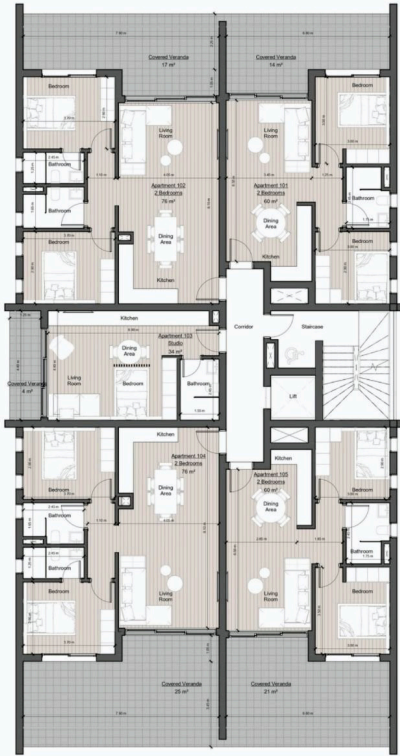

# ONE BEDROOM APARTMENT IN AGIOS GEORGIOS

[📍 Limassol, Agios Georgios Havouzas](#)

181618

<b>Price</b>	€229,000	<b>Type</b>	Apartment
<b>Bedrooms</b>	1	<b>Bathrooms</b>	1
<b>Covered</b>	48 m <sup>2</sup>	<b>Covered veranda</b>	11 m <sup>2</sup>
<b>Status</b>	Off plan	<b>Energy efficiency rating</b>	A
<b>Floor</b>	3 / 3	<b>Area</b>	Limassol, Agios Georgios Havouzas

## Floor plans

Third Floor

Second Floor

First Floor

Roof Garden

Ground floor