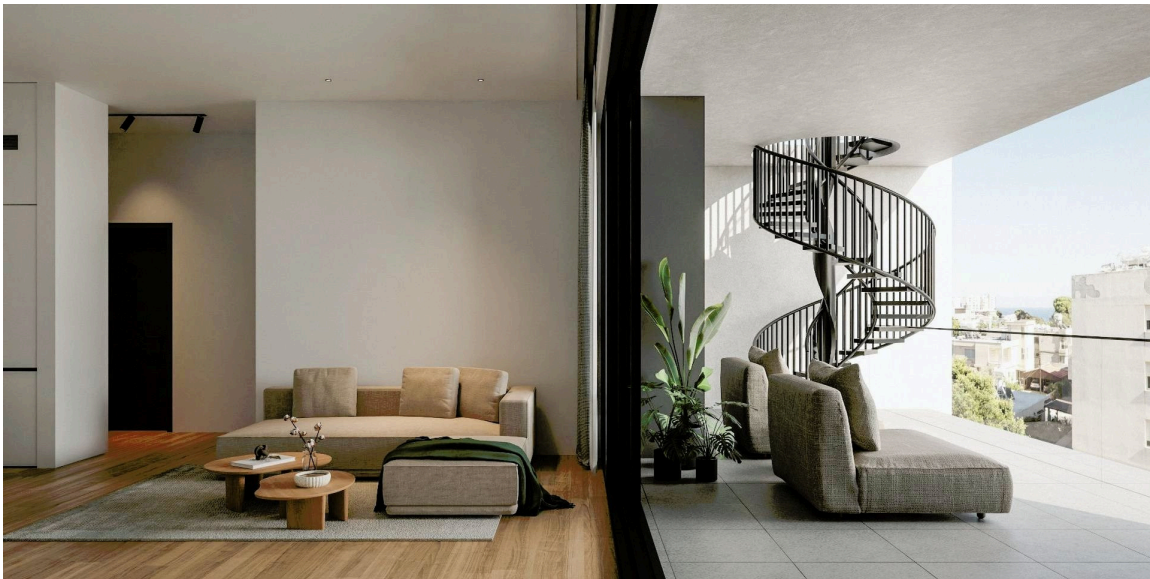

ONE BEDROOM APARTMENT IN AGIOS GEORGIOS

[📍 Limassol, Agios Georgios Havouzas](#)

181618