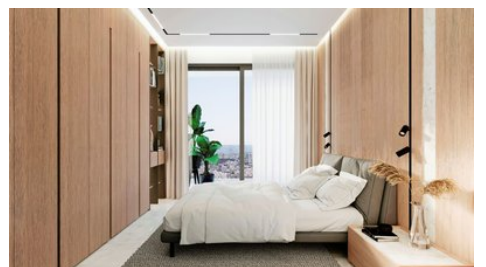

VIVO
REALTY

THREE BEDROOM PENTHOUSE IN PANTHEA AREA!

[📍 Limassol, Panthea](#)

181555

Price	€850,000 +VAT	Type	Apartment
Bedrooms	3	Bathrooms	2
Covered	110 m ²	Covered veranda	32 m ²
Uncovered veranda	70 m ²	Status	Under construction
Energy efficiency rating	A	Floor	Penthouse / 3
Area	Limassol, Panthea		

Description

Three bedroom penthouse in an upcoming project in the tranquil suburb of Panthea- Agios Athanasios, Limassol. This exclusive development features 4 well designed apartments and a luxurious penthouse, each with large, verandas, storage, parking, and photovoltaic systems. Enjoy easy access to all the amenities and modern living at its finest!