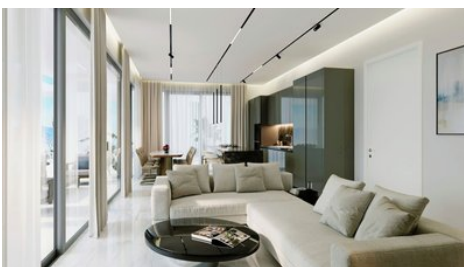

VIVO
REALTY

THREE BEDROOM PENTHOUSE IN PANTHEA AREA!

[📍 Limassol, Panthea](#)

181555

Price	€850,000 +VAT	Type	Apartment
Bedrooms	3	Bathrooms	2
Covered	110 m ²	Covered veranda	32 m ²
Uncovered veranda	70 m ²	Status	Under construction
Energy efficiency rating	A	Floor	Penthouse / 3
Area	Limassol, Panthea		

Description

Three bedroom penthouse in an upcoming project in the tranquil suburb of Panthea- Agios Athanasios, Limassol. This exclusive development features 4 well designed apartments and a luxurious penthouse, each with large, verandas, storage, parking, and photovoltaic systems. Enjoy easy access to all the amenities and modern living at its finest!