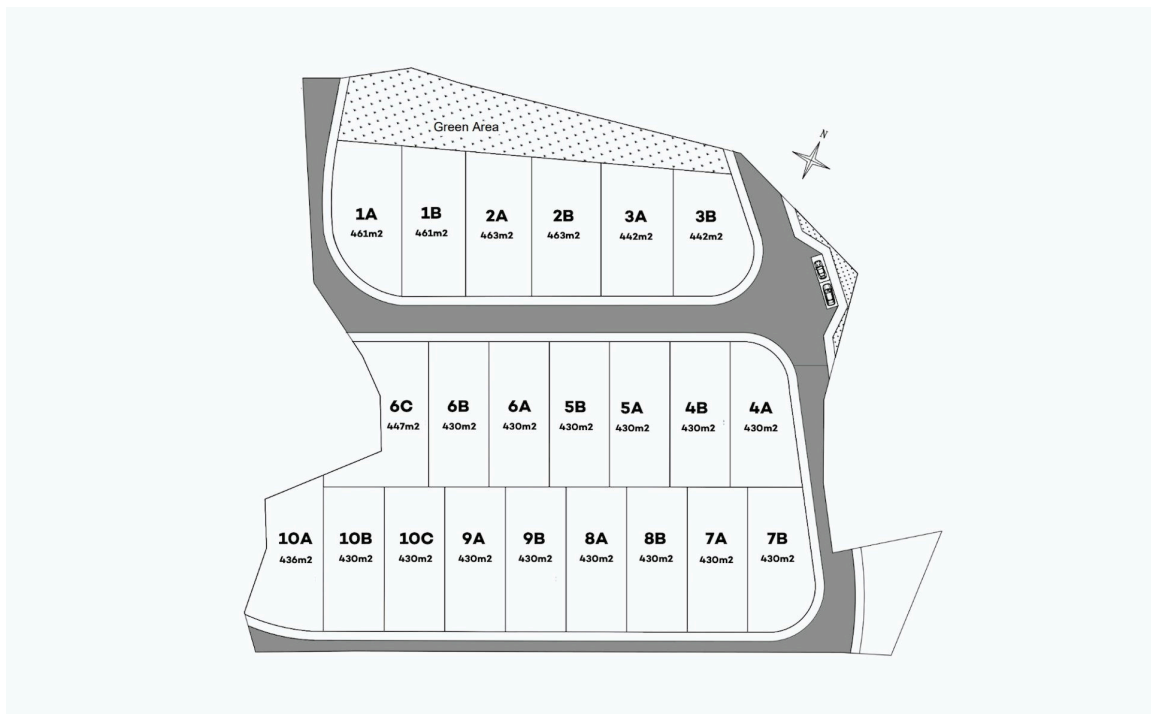

VIVO
REALTY

PLOT OF 430 SQM IN PAREKLISIA

 [Limassol, Pareklisia](#)

181542

Price	€135,000 +VAT	Type	Building Plot
Plot	430 m ²	Area	Limassol, Pareklisia

Description

Situated in Pareklisia, Limassol, these plots, each ranging from 430m², provide homeowners with a unique opportunity to seamlessly blend a serene, countryside, family-oriented lifestyle with the energetic vibrancy of modern city living. Residents can enjoy the tranquility of the area while being close to modern amenities, making Pareklisia an attractive choice for those seeking a peaceful retreat with the conveniences of contemporary living.

Amenities

800 m

Airport

58 km

Sea

5 km

Schools

2 km

Zones

Zone	Cover factor	Build factor	Max height	Max floors	Affected percentage
H5	20%	30%	8.3 m	2	100%