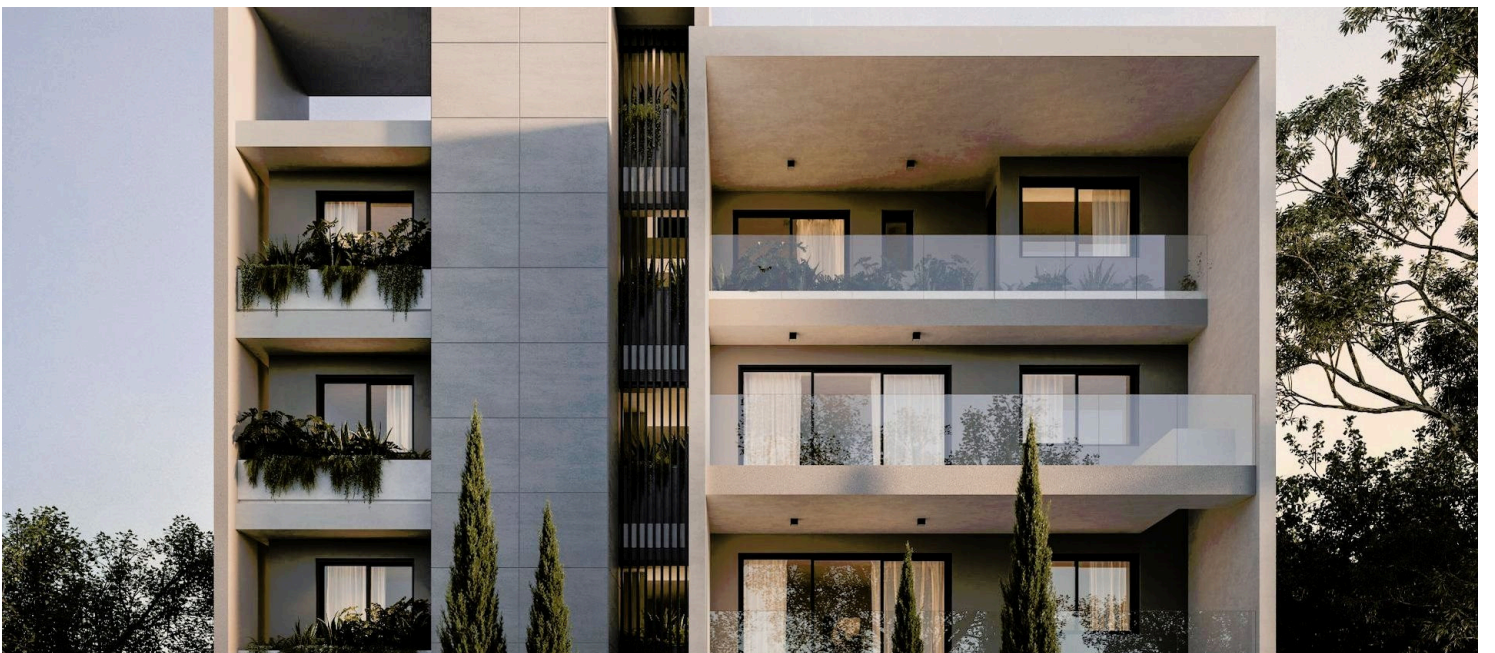

181533

ONE BEDROOM APARTMENT IN COLUMBIA AREA

 Columbia Area, Limassol

€237,000 +VAT

Overview

Specifications

Bedrooms

Bathrooms

Energy efficiency rating

 **A**

Description

One bedroom apartment in Columbia area of Germasogeia.

The Residences situated in Limassol's Columbia area, featuring one and two-bedroom apartments for sale.

These modern homes offer contemporary interiors, minimalist architecture, premium finishes, and breathtaking views.