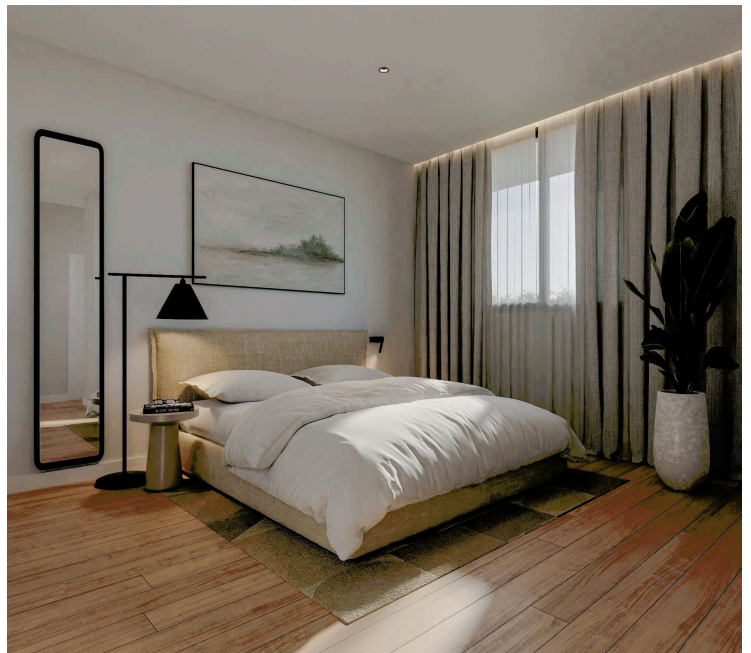

181533

ONE BEDROOM APARTMENT IN COLUMBIA AREA

 Columbia Area, Limassol

€237,000 +VAT

Overview

Specifications

Bedrooms

Bathrooms

Energy efficiency rating

 **A**

Description

One bedroom apartment in Columbia area of Germasogeia.

The Residences situated in Limassol's Columbia area, featuring one and two-bedroom apartments for sale.

These modern homes offer contemporary interiors, minimalist architecture, premium finishes, and breathtaking views.