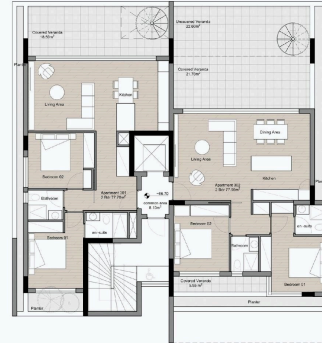

Description

Two bedroom apartment in Columbia area of Germasogeia.

The Residences situated in Limassol's Columbia area, featuring one and two-bedroom apartments for sale.

These modern homes offer contemporary interiors, minimalist architecture, premium finishes, and breathtaking views.

Near amenities

Floor plans

First Floor

Second Floor

Third Floor

Roof Garden

Ground Floor