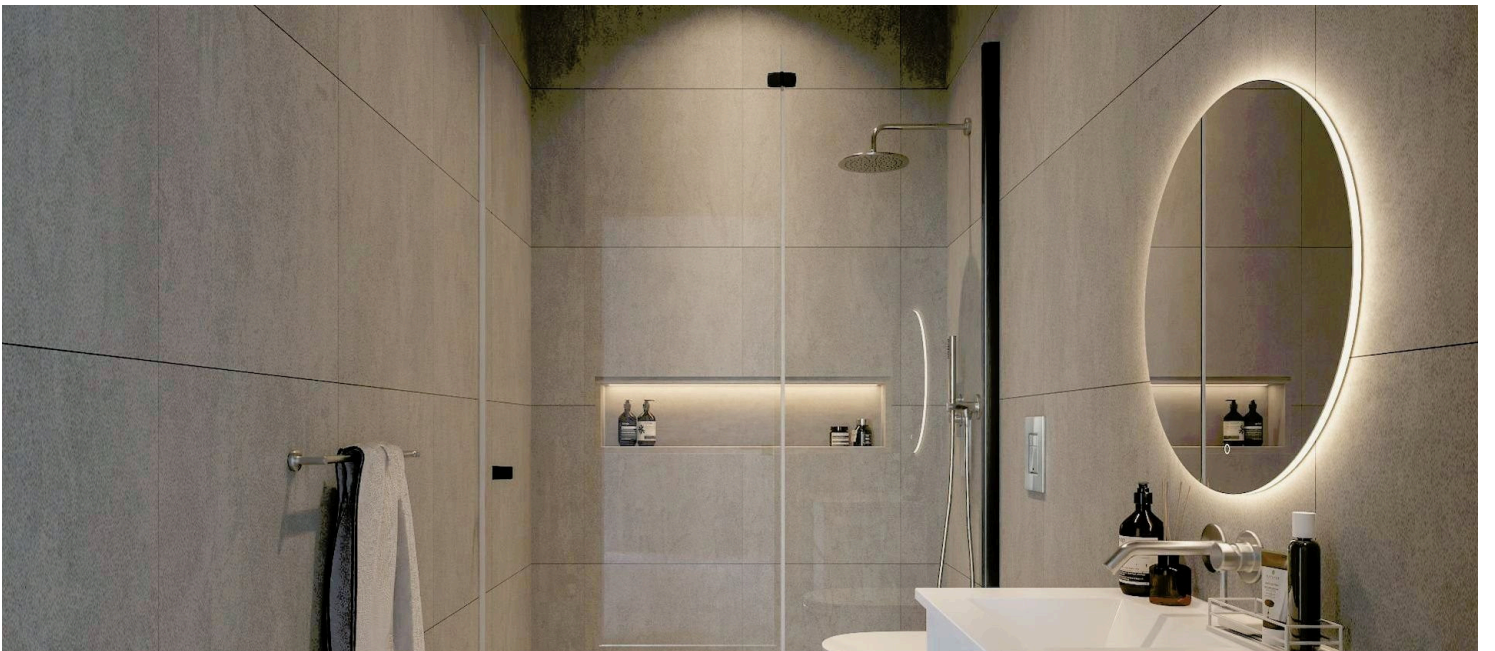

181532

TWO BEDROOM APARTMENT IN COLUMBIA AREA

 Columbia Area, Limassol

€293,000 +VAT

Overview

Specifications

Bedrooms

 2

Status

Off plan

Energy efficiency rating

 **A**

Description

Two bedroom apartment in Columbia area of Germasogeia.

The Residences situated in Limassol's Columbia area, featuring one and two-bedroom apartments for sale.

These modern homes offer contemporary interiors, minimalist architecture, premium finishes, and breathtaking views.

Located in a quiet neighborhood with easy access to shops and restaurants, as well as all modern amenities.