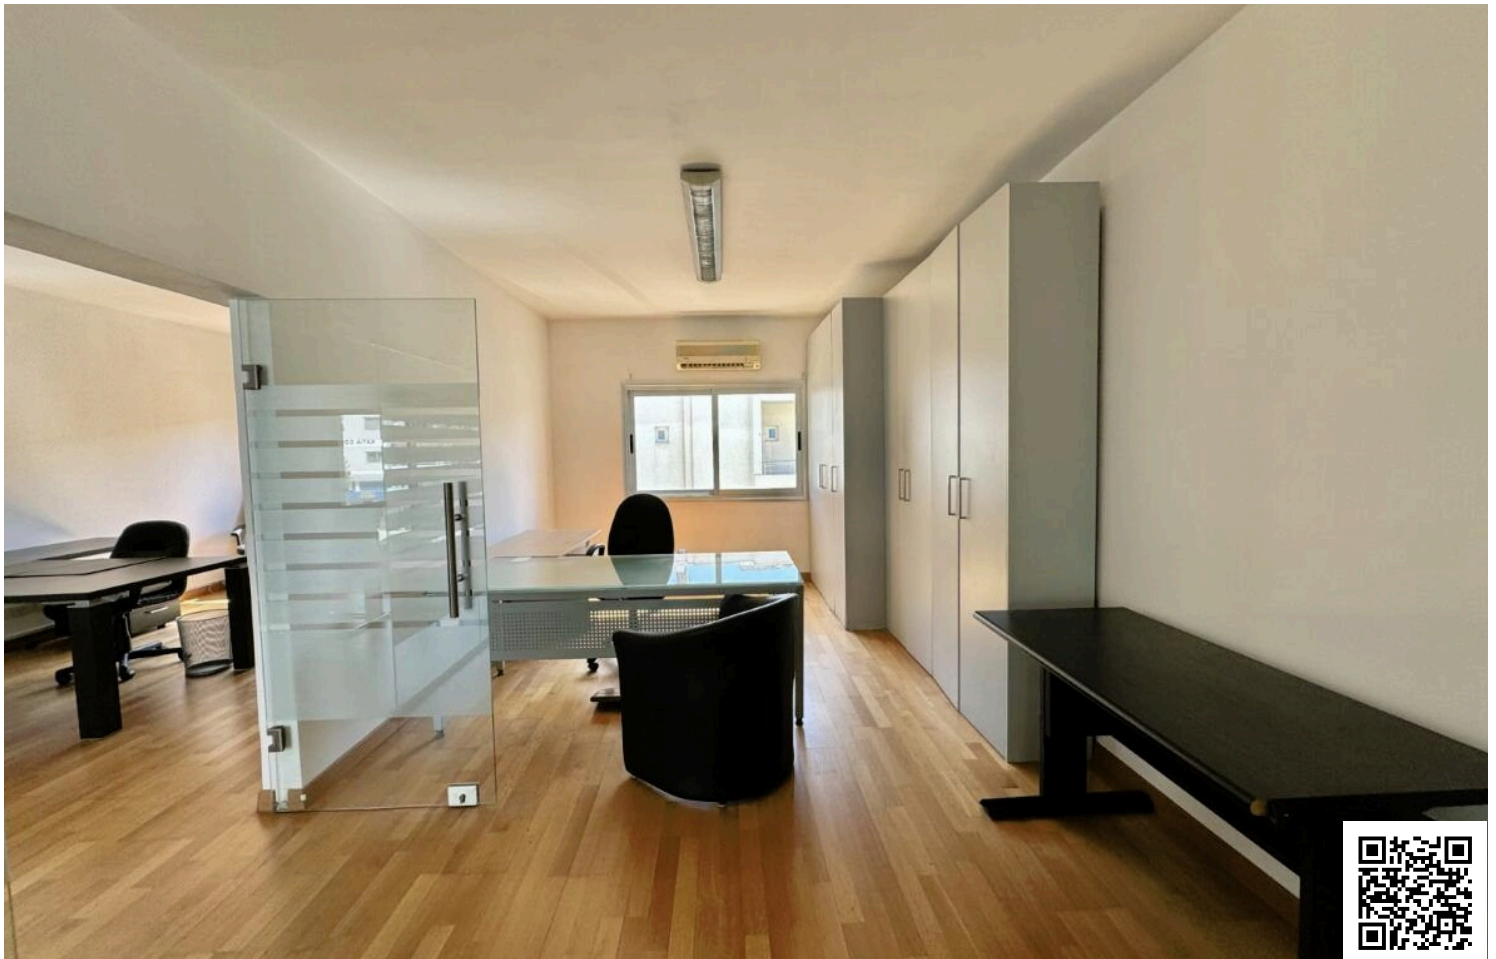

181339

OFFICE OF 150 SQM IN POTAMOS GERMASOGEIAS

 Potamos Germasogeias, Limassol

€3,000 /month

Overview

Specifications

Covered

 150 m²

Type **Office**

Toilets **1**

Furnished **Fully furnished**

Energy efficiency rating  **Exempt**

Description

Furnished Office of 150 m2 internal area with one wc and one Kitchenette is now available for rent.

The office located in the area of Potamos Germassogeias and also comes with two Parking spaces.

Additional information

Facilities

Aircondition, Split system

Parking, Uncovered

Features

Easy access to main roads

Furnished office

Kitchenette

Near amenities

Near bus route

Next to green area

Contact us

Office Properties

 (+357) 25871010