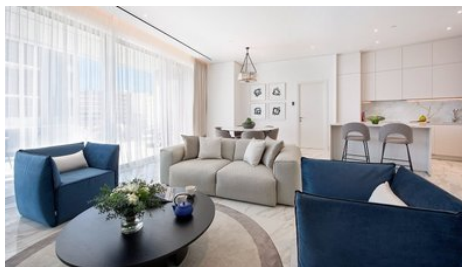

## SEAFRONT LUXURY TWO BEDROOM APARTMENT IN NEAPOLI AREA

 [Limassol, Neapolis](#)

179032

<b>Price</b>	€2,100,000 +VAT	<b>Type</b>	Apartment
<b>Bedrooms</b>	2	<b>Covered</b>	120 m <sup>2</sup>
<b>Covered veranda</b>	47 m <sup>2</sup>	<b>Uncovered veranda</b>	3 m <sup>2</sup>
<b>Status</b>	Under construction	<b>Energy efficiency rating</b>	A
<b>Floor</b>	27 / 35	<b>Area</b>	Limassol, Neapolis

## Description

Seafront luxury two bedroom apartment, located in Neapoli area.

Features include: Apartments of discerning taste, spectacular layouts, sea views, high standards of quality and design, member access to resident-only areas, 24-hour concierge and security, three dedicated elevators, private underground parking, swimming pool, pool bar, tennis court, children's play area, spa, gym, landscaped gardens.

Enjoy high-end beachfront living, with the sophistication of urban cool, astonishing design flair as well as unsurpassed levels of finish.

Every interior design decision has been considered at length, resulting in exquisite choices that provide effortless delight. Tactile, indulgent and visceral, this futuristic residence thrills on every level.