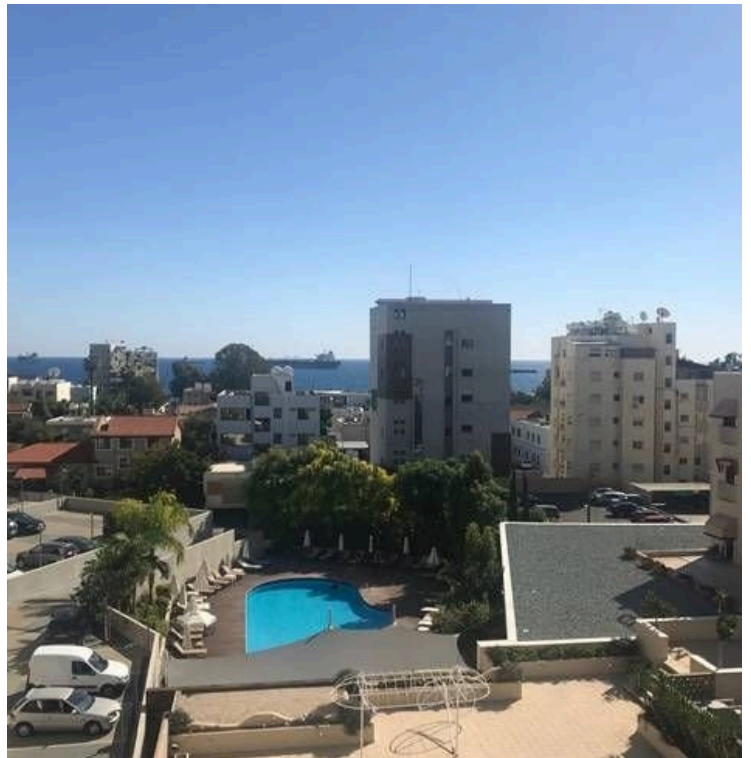

# TWO BEDROOM APARTMENT WITH SEA VIEW IN ENAERIOS, LIMASSOL

 Neapolis, Limassol

€165,000

## Description

Two bedroom apartment with sea view, located in Enaerios area, Limassol. The apartment is close to all city amenities, has separated fully fitted kitchen, separate living area with balcony, 2 bedrooms, bathroom (shower), and has covered area of 80 sq.

It also has air conditioning units through out, two verandas, and comes fully furnished and equipped and its only 400 meters from the sea.

Comes with title deeds.

## Features

Near amenities

Sea view

Veranda