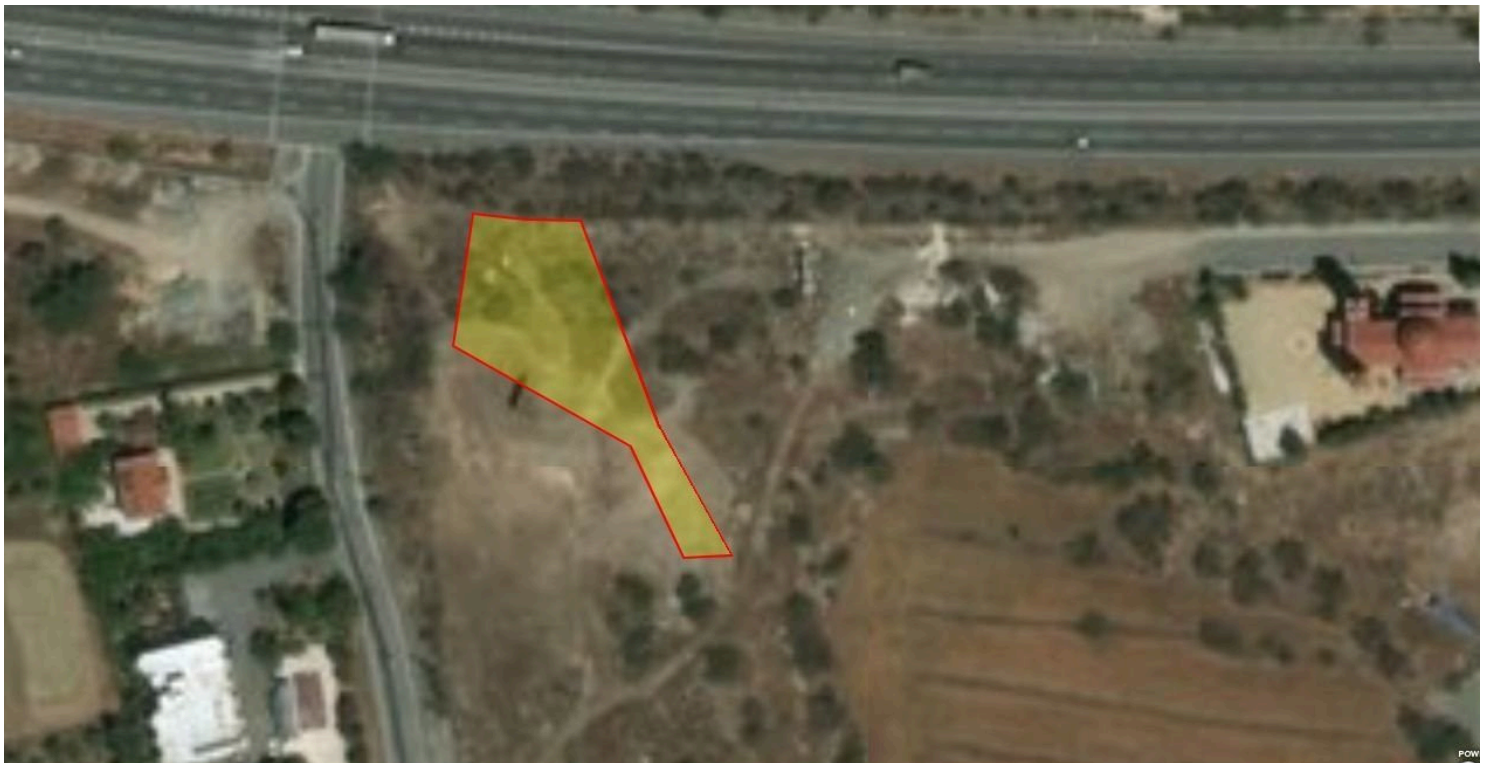

171306

RESIDENTIAL PLOT OF OF 3317 SQ.M IN POTAMOS GERMASOGEIAS

 Potamos Germasogeias, Limassol

€1,500,000 +VAT

POW

Overview

Specifications

Area

 3317 m²

Type

Development Land

Description

Residential plot of 3,317 sqm in Tourist Area near high way in Potamos Germasogeias. It has 60% Building density and 25% coverage, height 13.5 and allows 3 floors.