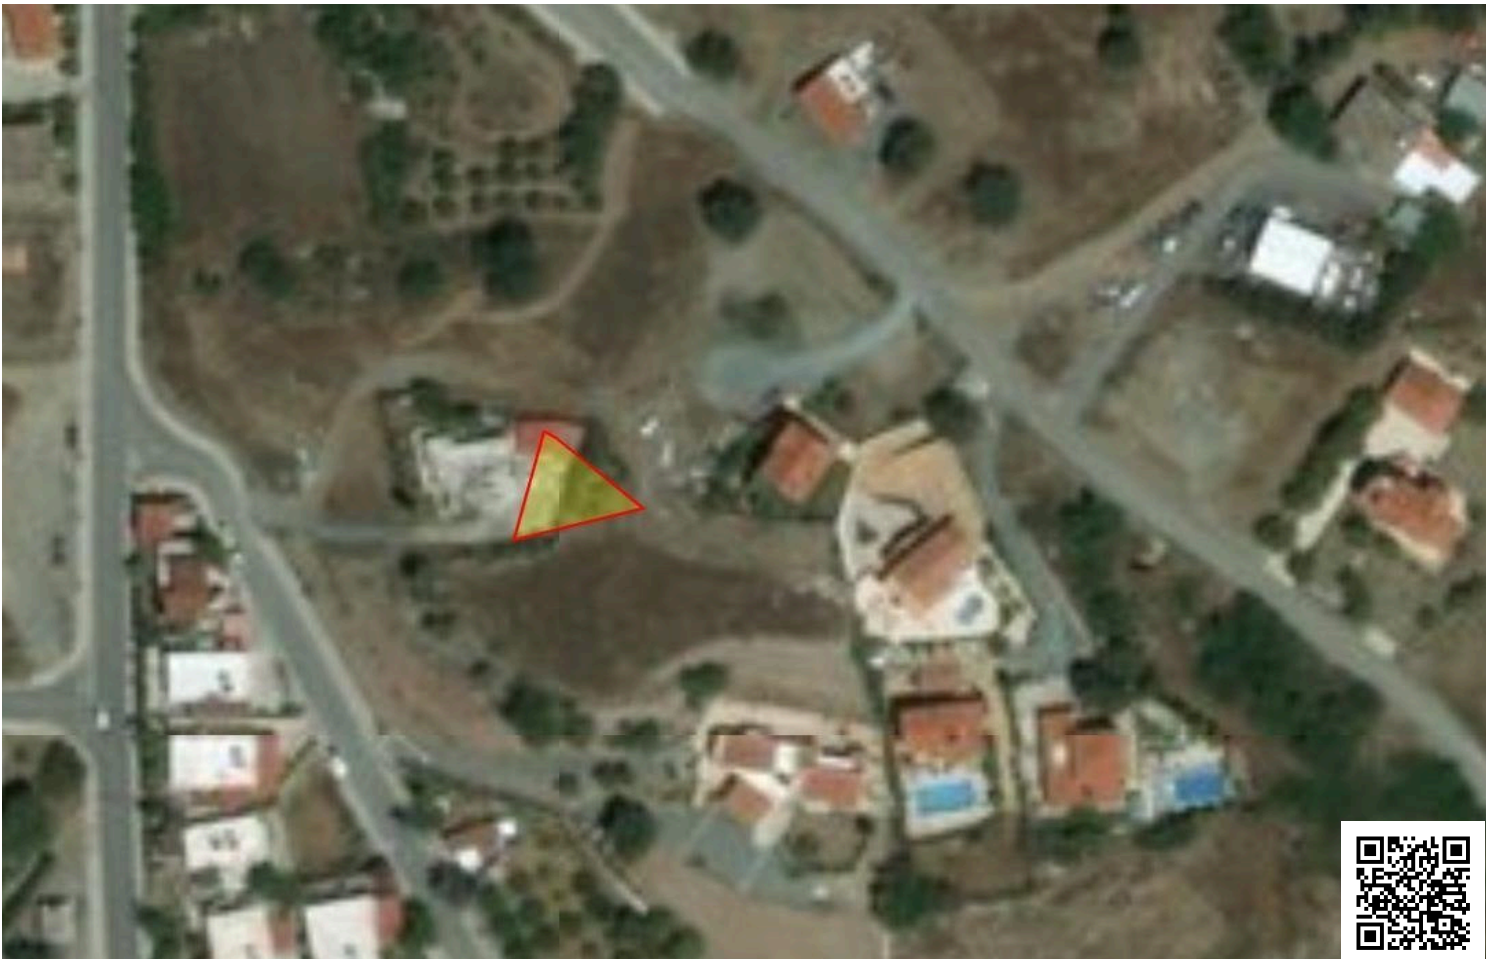

171303

PLOT OF LAND OF 409 SQM IN THE CENTER OF PAREKLISIA

 Pareklisia, Limassol

€100,000 +VAT

Overview

Specifications

Area

 409 m²

Type

Building Plot

Description

Plot of land of 409 sqm situated in the center of Parekklesia, on the top of the hill with sea view. It has 90% building density 50% coverage, 8.3 height and it allows 2 floors.