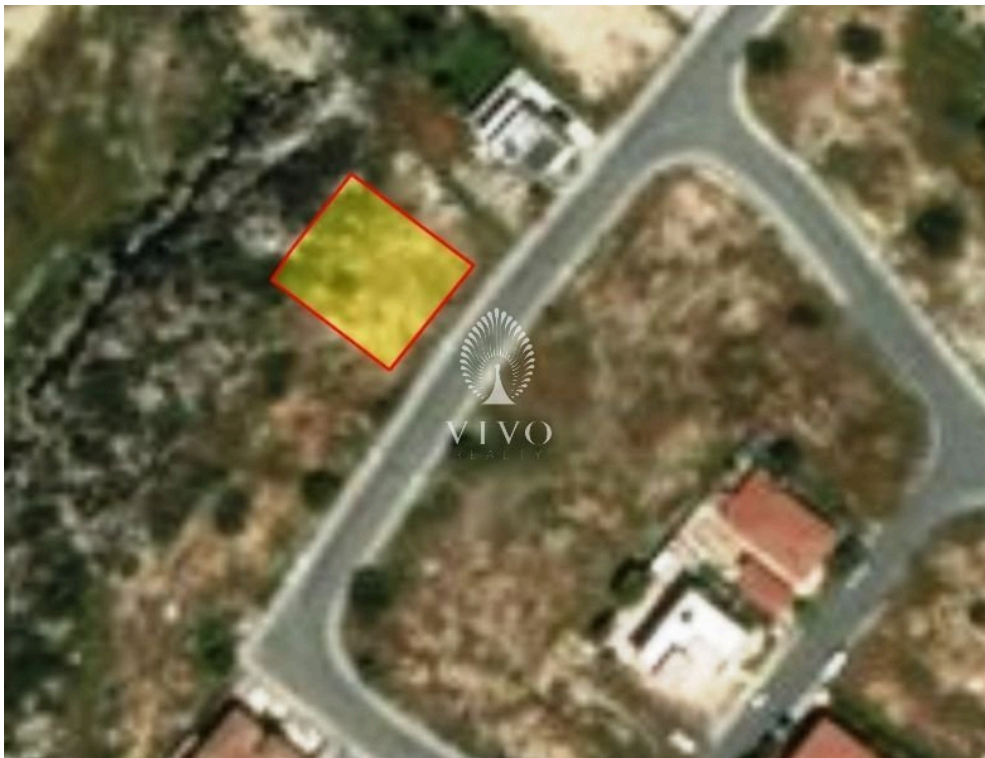

VIVO
REALTY

TWO ADJOINED RESIDENTIAL PLOTS OF 1092 SQM IN LAIKI LEFKOTHEA

 [Limassol, Agia Fyla- Laiki Lefkothea](#)

1174018

Price	€500,000 +VAT	Type	Building Plot
Plot	1092 m ²	Area	Limassol, Agia Fyla- Laiki Lefkothea

Description

Superbly located in a quiet and "luxury" area of Laiki Lefkothea, two adjoined residential plots of 1092 sqm , enjoys the nice view of Limassol, in a beautiful residential area! Build density 80% & Coverage 45% zone Ka7